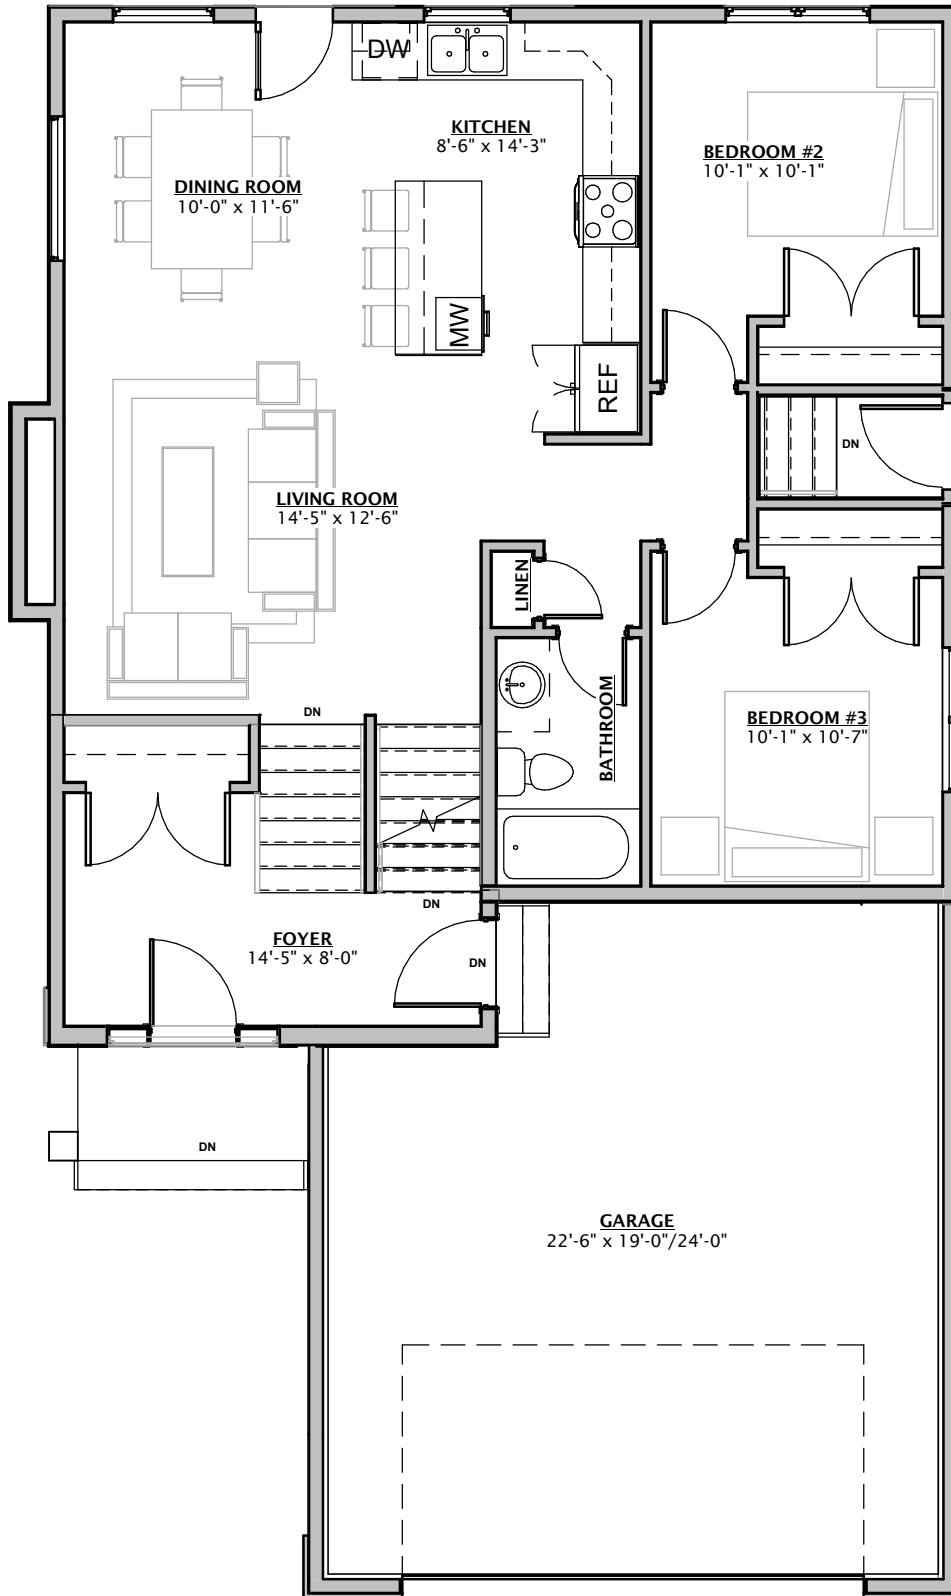

FUTURE DECK

SECONDARY SUITE (674 ft²)