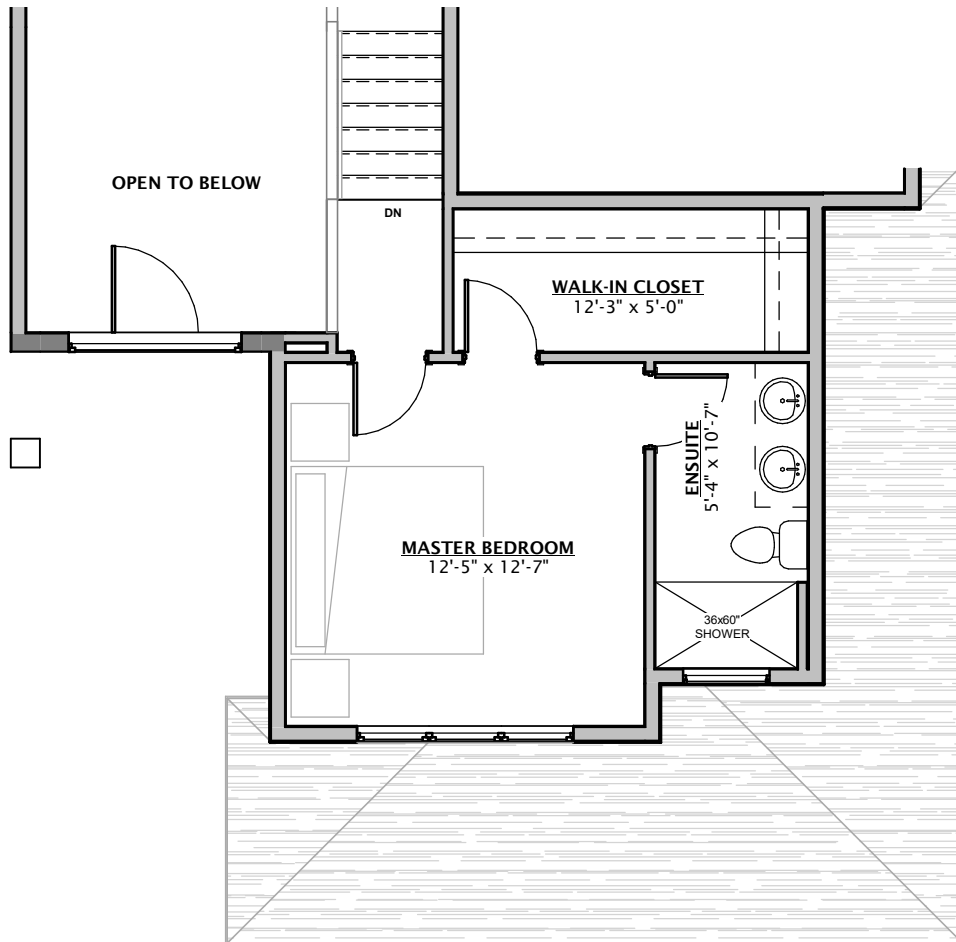

FUTURE DECK

SECONDARY SUITE (674 ft²)