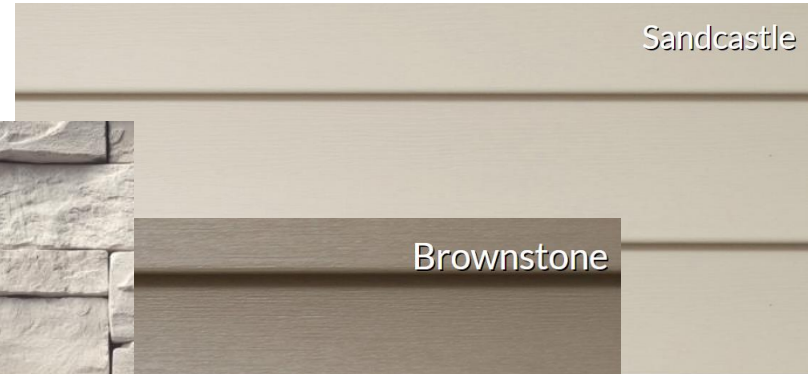

# 107 Mazurek Exterior

Soffit & Fascia  
Gentek Commercial Brown

Shingles  
Weatherwood

Stone  
IXL Niveo EZ Ledge

Sandcastle

Brownstone

Mitten Main Siding  
Sandcastle  
Mitten Accent Siding  
Brownstone

Garage Door  
Steel Craft Sandstone