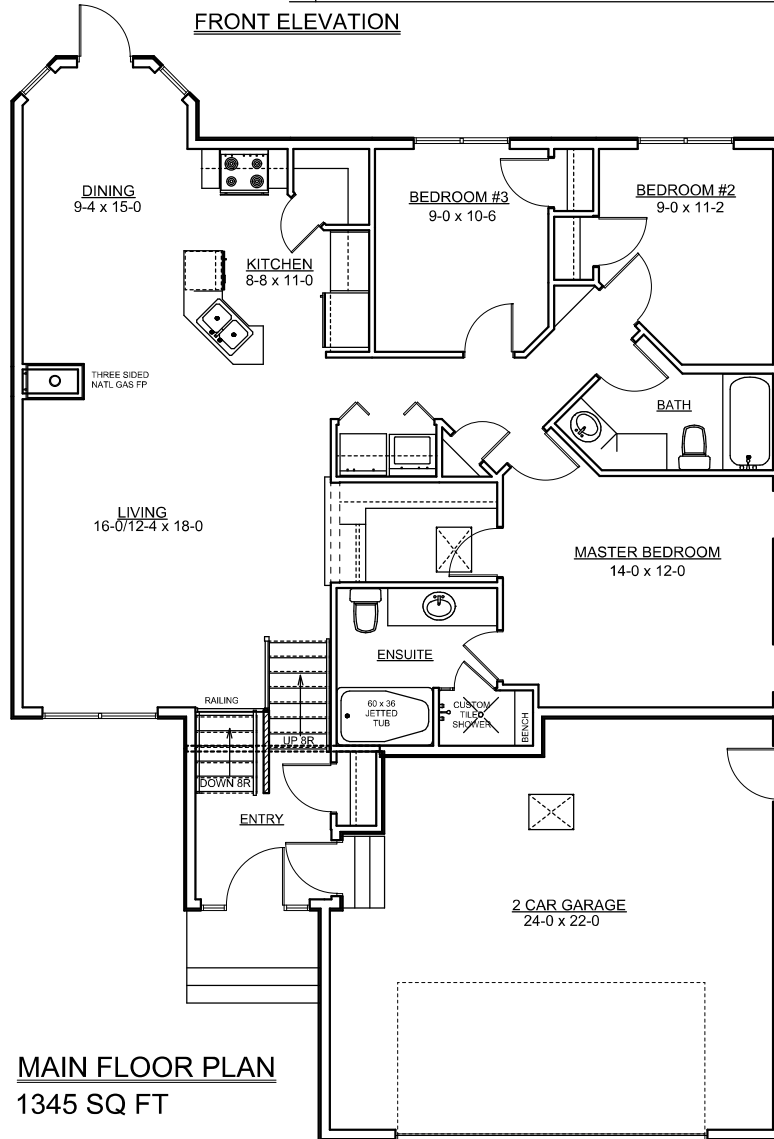

DECORA HOMES
423 PATRICK RISE

FRONT ELEVATION

MAIN FLOOR PLAN
1345 SQ FT