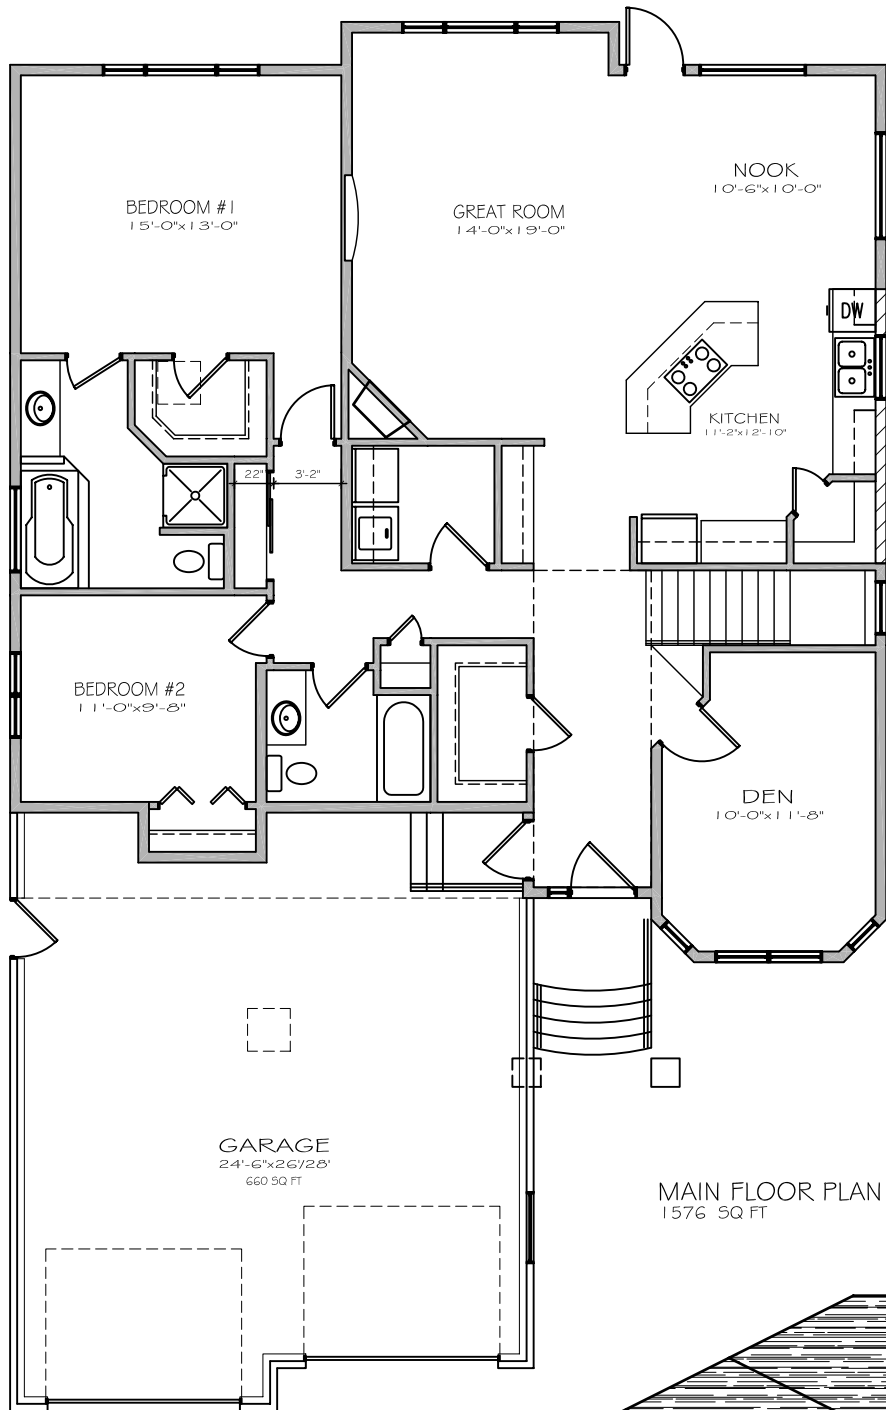

DECORA  
HOMES  
LTD.

MAIN FLOOR PLAN  
1576 SQ FT

FRONT ELEVATION

**FINAL DRAFT**  
RESIDENTIAL DESIGN & CONSTRUCTION DRAWINGS  
PH: (306) 477 5954      FX: (306) 477 5938

CLIENT:  
227 LUCYK RISE - SASKATOON, SK