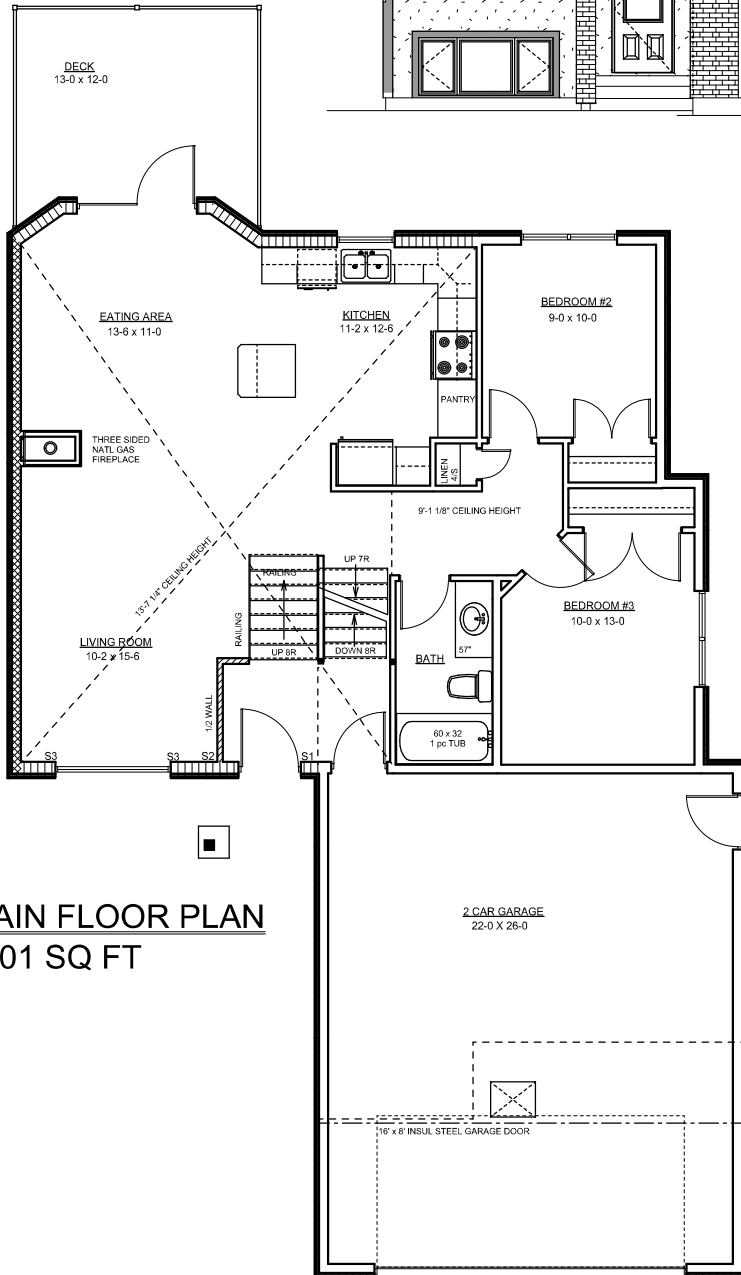

## LUXE III

**MAIN FLOOR PLAN**  
1001 SQ FT

**UPPER FLOOR PLAN**  
348 SQ FT

PLAN PROTECTED BY COPYRIGHT

[www.decora-homes.com](http://www.decora-homes.com)  
[facebook.com decorahome realestate](https://facebook.com/decorahome realestate)