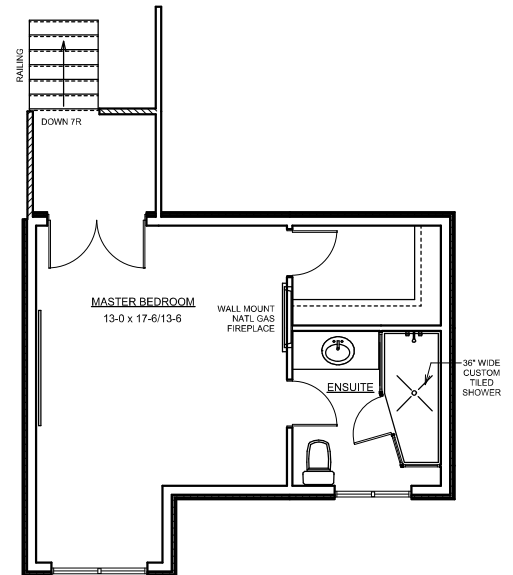

## LUXE III

**MAIN FLOOR PLAN**  
1001 SQ FT

**UPPER FLOOR PLAN**  
348 SQ FT

PLAN PROTECTED BY COPYRIGHT

[www.decora-homes.com](http://www.decora-homes.com)  
[facebook.com decorahome realestate](https://facebook.com/decorahome realestate)